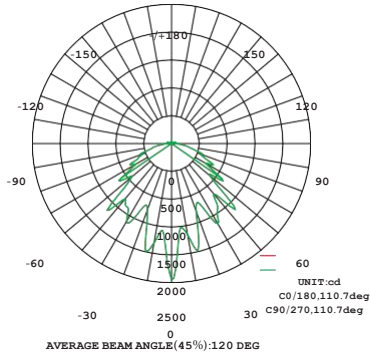

Ordering Information

Exsample:LS-WP41W-30K-N-T

Product	Power	Replacement	Color Temperature	Photocell	Furnish
WP41W(5000K)	41W	100-150W MH/HPS	30K=3000K 40K=4000K 50K=5000K	N not photocell Y yes photocell	WP=Wall Pack
WP60W(5000K)	60W	150-200W MH/HPS			
WP80W(5000K)	80W	250-300W MH/HPS			
WP100W(5000K)	100W	300-350W MH/HPS			
WP120W(5000K)	120W	350-400W MH/HPS			
WP150W(5000K)	150W	450-600W MH/HPS			

Photometri

Projected LED Lumen Maintenance

Operating hours	0	25000	50000
Lumen maintenance factor	1	0.91	0.8

Data references the extrapolated performance prohections for the WALLPACK LED platform in a 25°C ambient, based on 10,000 hours of LED testing(tested per IESNA LM-80-08 and projected per IESNA TM-21-11)